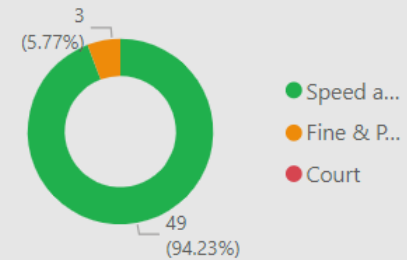

• CSEO – Calne Area Board - 1 January 2023 to 22 October 2024

CSEO Activity Dashboard

Outcomes are dependent on previous convictions and history

49.00
No. Speed awareness co...

3.00
No. Fine & Points

0.00
No. Court

12
No. of Locations

Location	Year	Month	Speed awareness course	Fine & Points	Court	CPT	Area Board
A4 Calne Bike Meet / JUNCT Park Lane	2024	July	29.00	2.00	0.00	Chippenham	Calne
Calne - A4 Main Road Near Junction Park Lane Cherhill Calne	2023	July	7.00	0.00	0.00	Chippenham	Calne
Calne - A4 Main Road Near House Number 6 Cherhill Calne	2023	July	6.00	1.00	0.00	Chippenham	Calne
Compton Bassett Opposite The Pub, SN11 8RQ	2024	April	3.00	0.00	0.00	Chippenham	Calne
East Tytherton Pinnigers Farm (Field entrance opposite entrance to Pinnegers Farm)	2024	April	3.00	0.00	0.00	Chippenham	Calne
Compton Bassett - Outside Public House	2023	May	1.00	0.00	0.00	Chippenham	Calne
Compton Bassett - Bus Shelter	2023	March	0.00	0.00	0.00	Chippenham	Calne
Compton Bassett - Bus Shelter	2023	May	0.00	0.00	0.00	Chippenham	Calne
Compton Bassett - Bus Shelter	2023	June	0.00	0.00	0.00	Chippenham	Calne
Compton Bassett - Bus Shelter	2023	August	0.00	0.00	0.00	Chippenham	Calne
Compton Bassett - Bus Shelter	2023	September	0.00	0.00	0.00	Chippenham	Calne
Compton Bassett - Bus Shelter	2023	October	0.00	0.00	0.00	Chippenham	Calne
Total			49.00	3.00	0.00		

Activity by Area Board

Activity by CPT

Outcomes