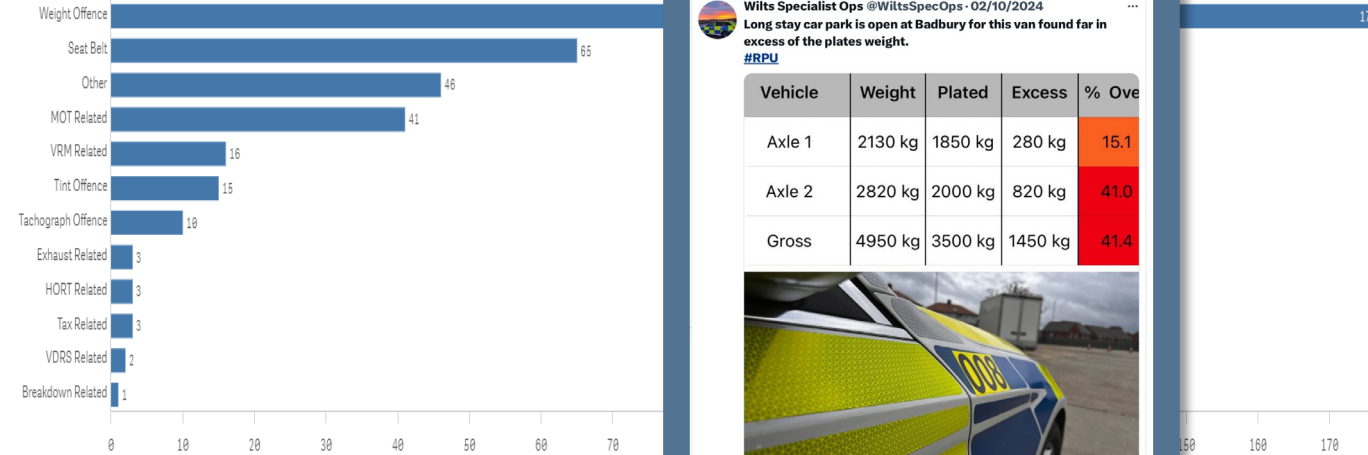

Activity - Non-Endorsable Offences

Wiltshire Specialist Ops @WiltSpecOps - 20/10/2024
Selection of speeders from around the County today.

Wiltshire Specialist Ops @WiltSpecOps - 19/10/2024
#RPU stopped the transit in Chippenham today after 3 children were seen sharing 2 seats in the front. The MOT expired in 2023 and 2 tyres under the legal limit. Vehicle prevented from moving pending suitable seats for the children and new boots for the van.

Wiltshire Specialist Ops @WiltSpecOps - 02/10/2024
Long stay car park is open at Badbury for this van found far in excess of the plates weight.
#RPU

Vehicle	Weight	Plated	Excess	% Ove
Axle 1	2130 kg	1850 kg	280 kg	15.1
Axle 2	2820 kg	2000 kg	820 kg	41.0
Gross	4950 kg	3500 kg	1450 kg	41.4

Wiltshire Specialist Ops @WiltSpecOps - 27/09/2024
#RPU stopped this driver who was using their phone. He initially tried to say it was a scratch card. He has won a trip to court, where he might lose his licence as he already has 6 points **#Fatal**

Wiltshire Specialist Ops @WiltSpecOps - 24/09/2024
#RPU stopped this van near Marlborough this morning. MOT & tax expired, several defects & driver not on the insurance **#reported** **#OffToCourt** **#FullHouse** **#DriveInsured**